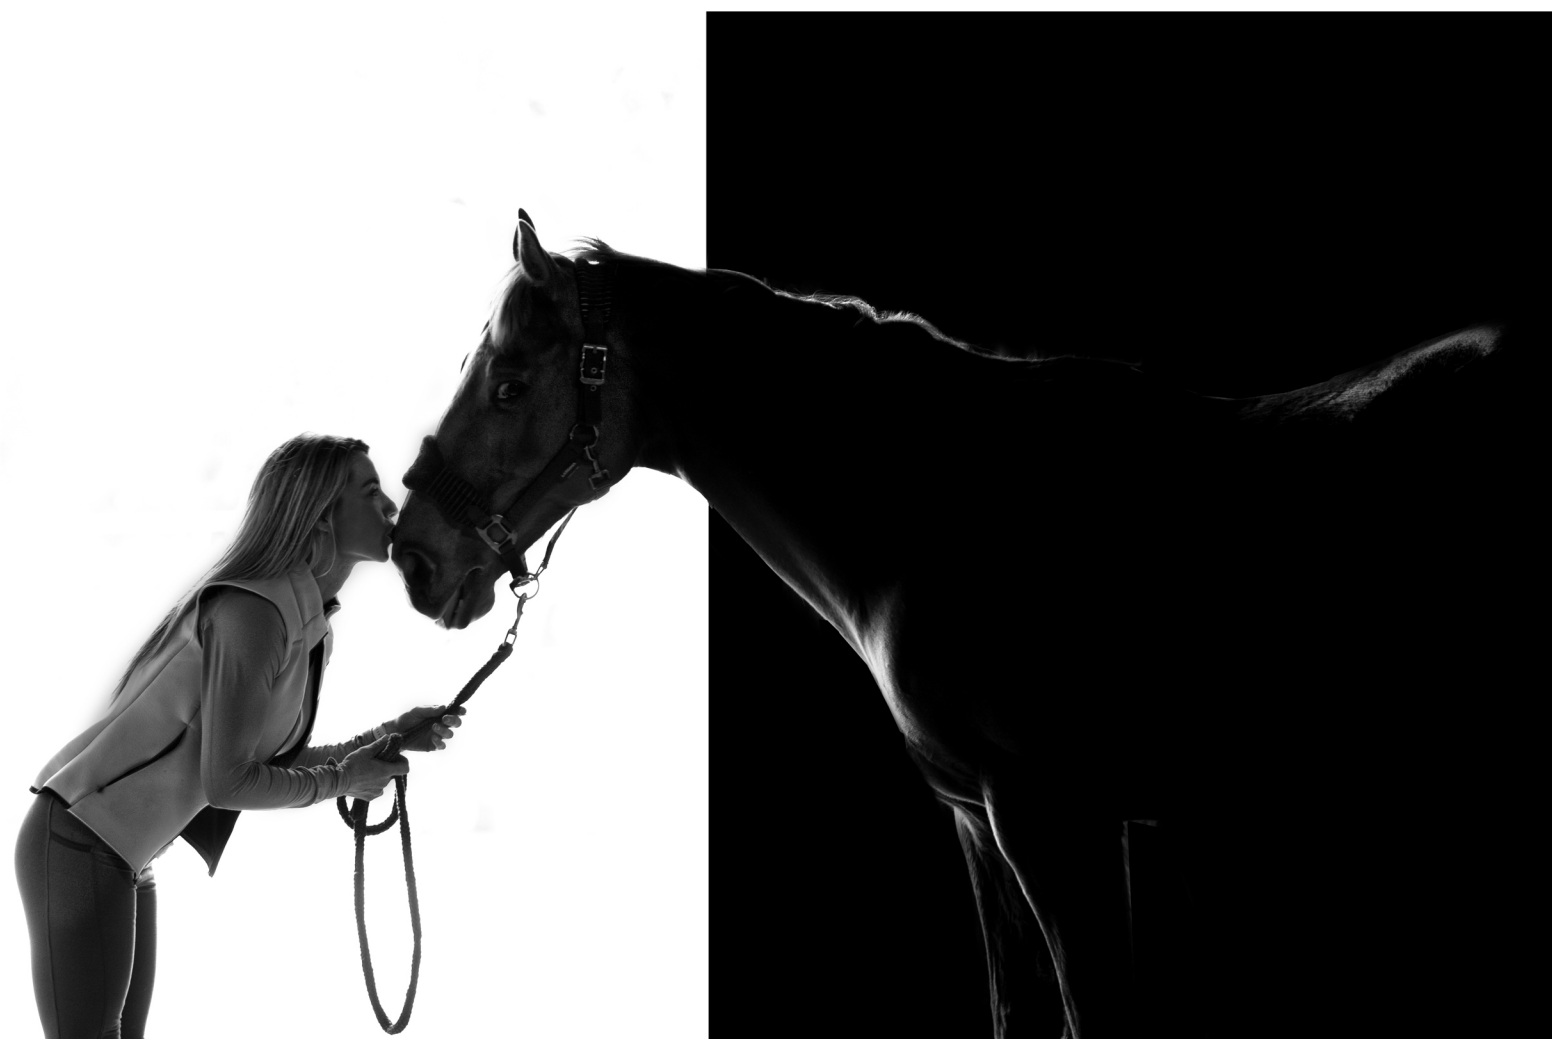

A photograph of a brown horse with a white blaze on its face, running through water under a stone archway. The horse is splashing water, and its reflection is visible in the water. The background is a stone wall with some greenery.